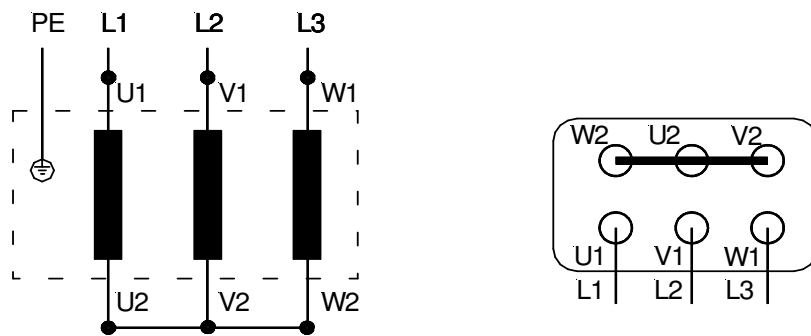

Force Vent Connection

3~人

Star connected

3~ Δ

Delta connected

1~ ⊥(Δ)

Delta Steinmetz

U1 (T1) = black
U2 (T4) = green
W1 (T3) = brown
W2 (T6) = yellow

V1 (T2) = light blue
V2 (T5) = white