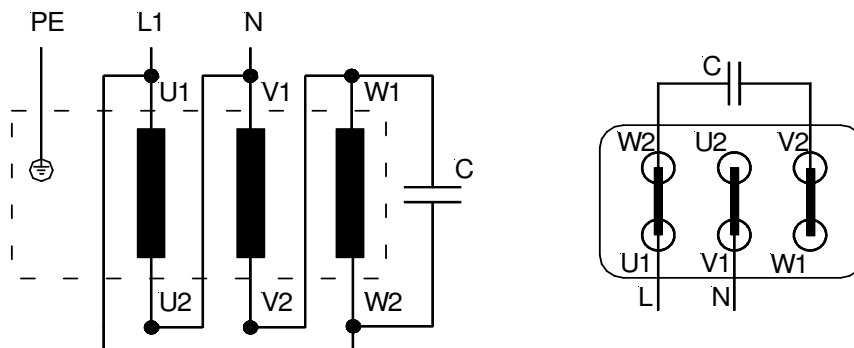

Force Vent Connection

3~人

Star connected

3~ Δ

Delta connected

1~ ⊥(Δ)

Delta Steinmetz

U1 (T1) = black
U2 (T4) = green
W1 (T3) = brown
W2 (T6) = yellow

V1 (T2) = light blue
V2 (T5) = white