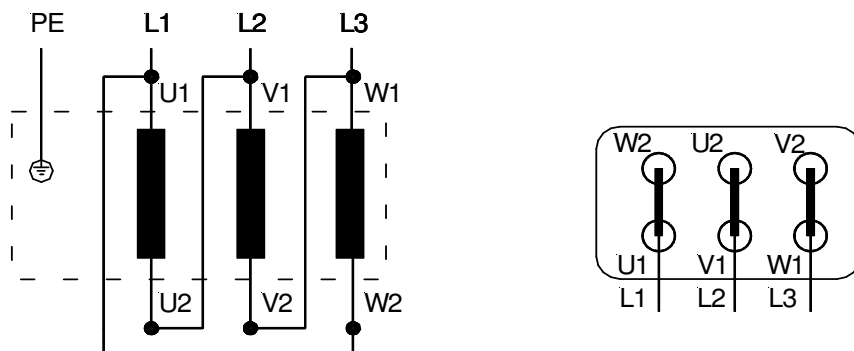

Force Vent Connection

3~人

Star connected

3~ Δ

Delta connected

1~ ⊥(Δ)

Delta Steinmetz

U1 (T1) = black
U2 (T4) = green
W1 (T3) = brown
W2 (T6) = yellow

V1 (T2) = light blue
V2 (T5) = white